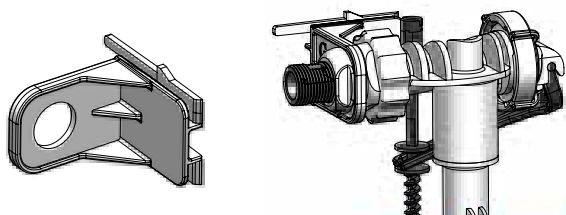

G Adattatore per cassetta incasso Geberit mod. Sigma
Adapter for wc built-in cistern Geberit mod. Sigma