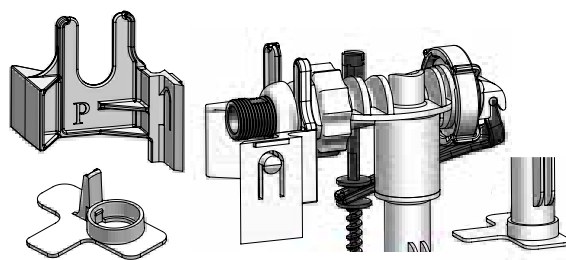

P Adattatore per cassetta incasso Pucci mod. Sara
Adapter for wc built-in cistern Pucci mod. Sara