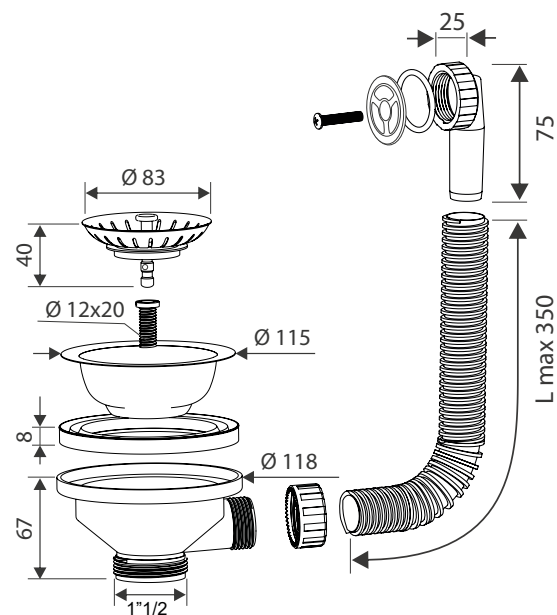

Adatte a lavelli inox
Suitable for stainless steel sinks