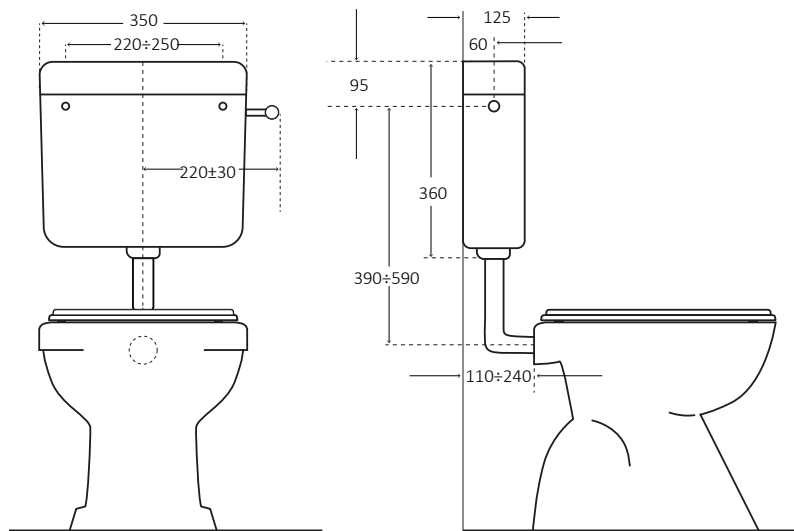

Packing

	Dimensioni imballo singolo Single box dimensions	44x13,5x38
	Peso imballo singolo Weight single box	2,20
	N° scatole singole su pallet N° single box on a pallet	80
	Dimensioni pallet Pallet dimensions	80x120x210