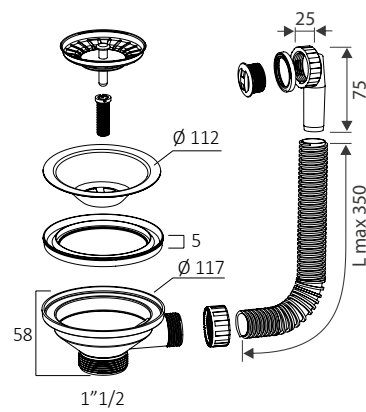

Art. / Item	Descrizione / Models	€	EAN
CP100CT/M	Pilettone 3"1/2 con troppopieno flessibile e griglia MARMO <i>Drain 3"1/2, with flexible overflow and MARBLE grid</i>	5,90	8029954015610
CP100CT/G	Pilettone 3"1/2 con troppopieno flessibile e griglia GRIGIA <i>Drain 3"1/2, with flexible overflow and GREY grid</i>	5,90	8029954015627
CP100CT/S	Pilettone 3"1/2 con troppopieno flessibile e griglia SANDY BEIGE <i>Drain 3"1/2, with flexible overflow and SANDY BEIGE grid</i>	5,90	8029954015634
CP100CT/N	Pilettone 3"1/2 con troppopieno flessibile e griglia NERA OPACA <i>Drain 3"1/2, with flexible overflow and MATT BLACK grid</i>	5,90	8029954015467