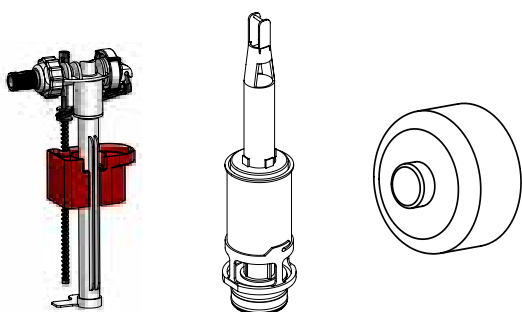

Field of application

- Built-in installation

Technical features

- Depth 90 mm
- Frontal flushing activation
- 7 liters capacity with the possibility to adjust the amount of water
- Compatible with plates 1 button and 2 buttons
- Adjustable double flush
- Connection 1/2" to mains water supply on top
- Insulation against condensation
- Complete with fixing material
- Flushing plate needs to be ordered separately