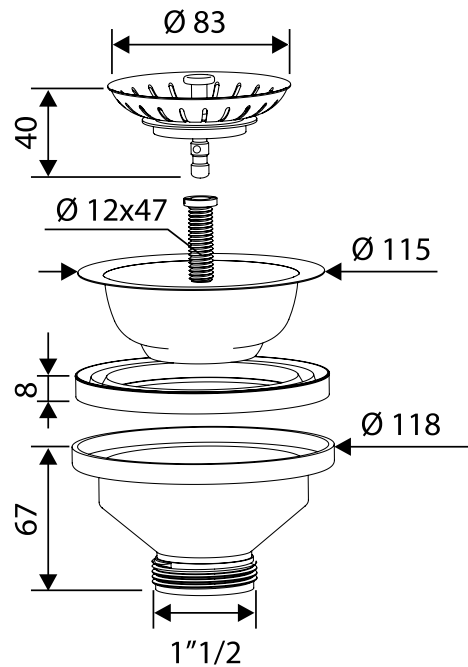

Adatto a lavatrice
Suitable for washing-machine

Adatto a wc
Suitable for wc

Pilette colorate

Coloured drains

Adatte a lavelli inox
Suitable for stainless steel sinks

Art. / Item	Descrizione / Models	€	EAN
CP85C7	Pilettone 3"1/2 con griglia ORO <i>Drain 3"1/2, with GOLD grid</i>	18,50	8032642521935
CP86C7	Pilettone 3"1/2 con griglia RAME <i>Drain 3"1/2, with</i>	18,50	8032642521942
CP84C7	Pilettone 3"1/2 con griglia NERA LUCIDA <i>Drain 3"1/2, with GLOSSY BLACK grid</i>	19,50	8032642521959