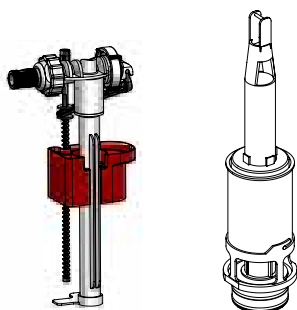

Modulo autoportante per wc sospeso
Self supporting module for wall-hung pan

Art. / Item	Descrizione / Models	€	EAN
1060FU	FUSION incasso per installazione in muratura con vaso sospeso <i>FUSION built-in for in-wall installation with wall-hung wc bowl</i>	152,00	8029954005925
1060FA	FUSION incasso per installazione universale con vaso sospeso <i>FUSION built-in for universal installation with wall-hung wc bowl</i>	210,00	8029954005741